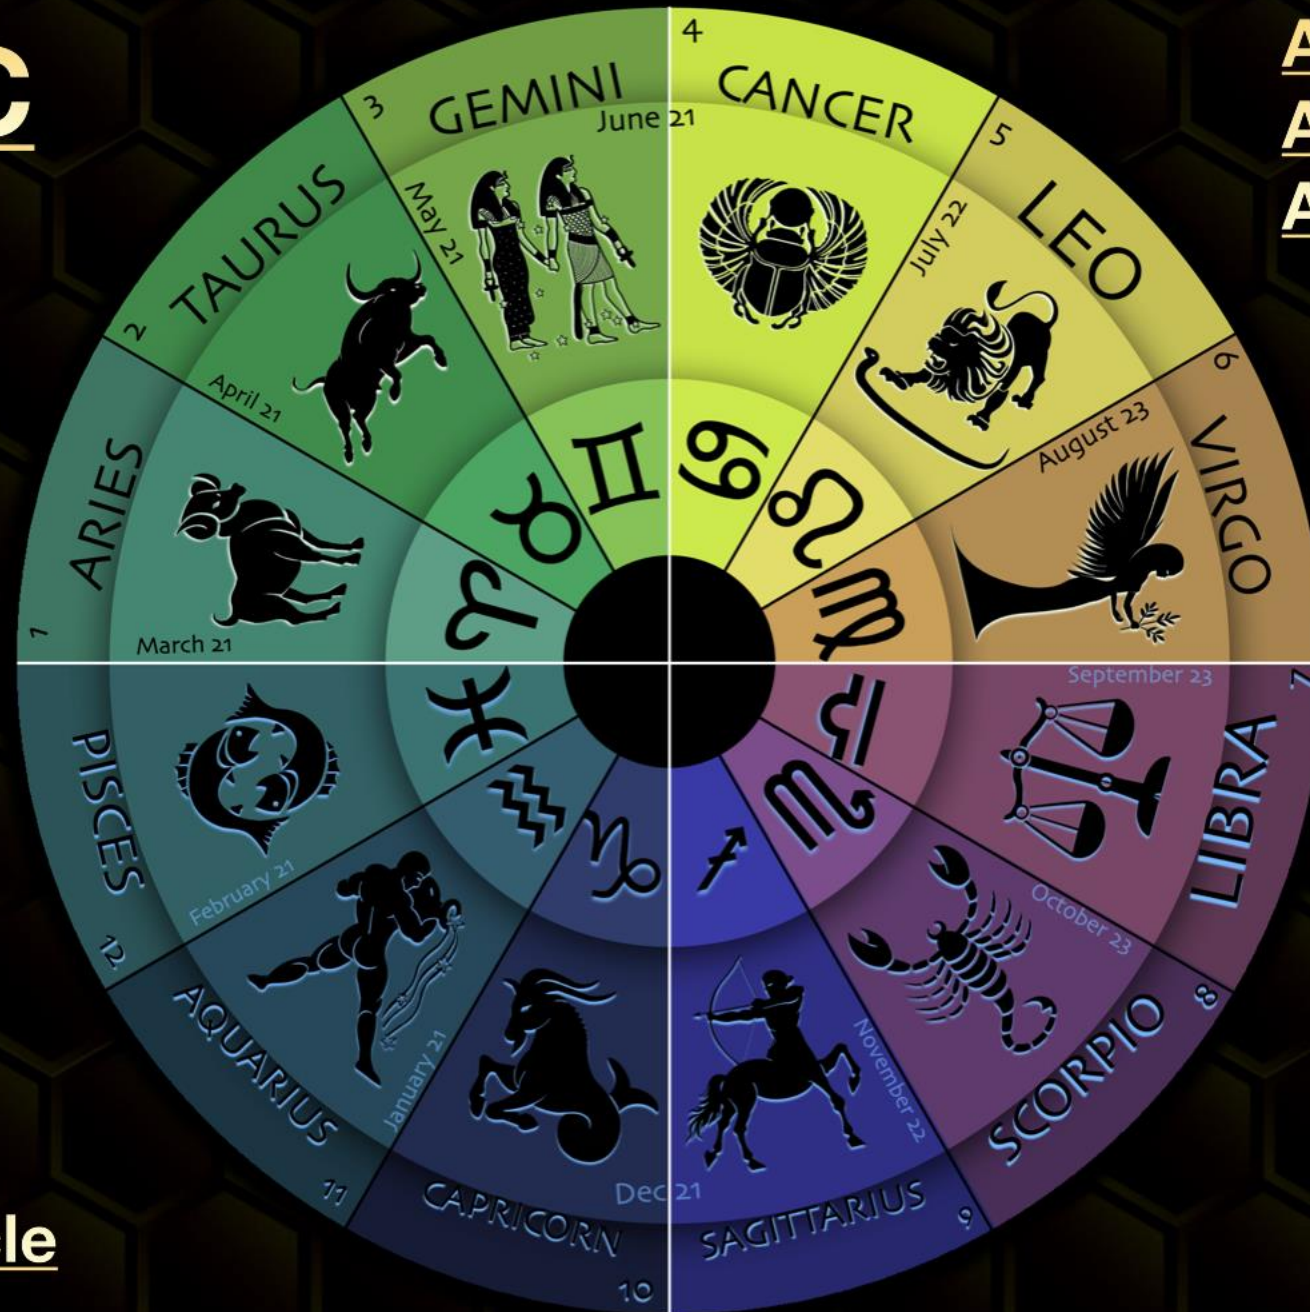

ZODIAC

Astronomy
Astrology
Astro-Theology

Day Cycle
Month Cycle
Annual Cycle
Great Year Cycle

SOLAR